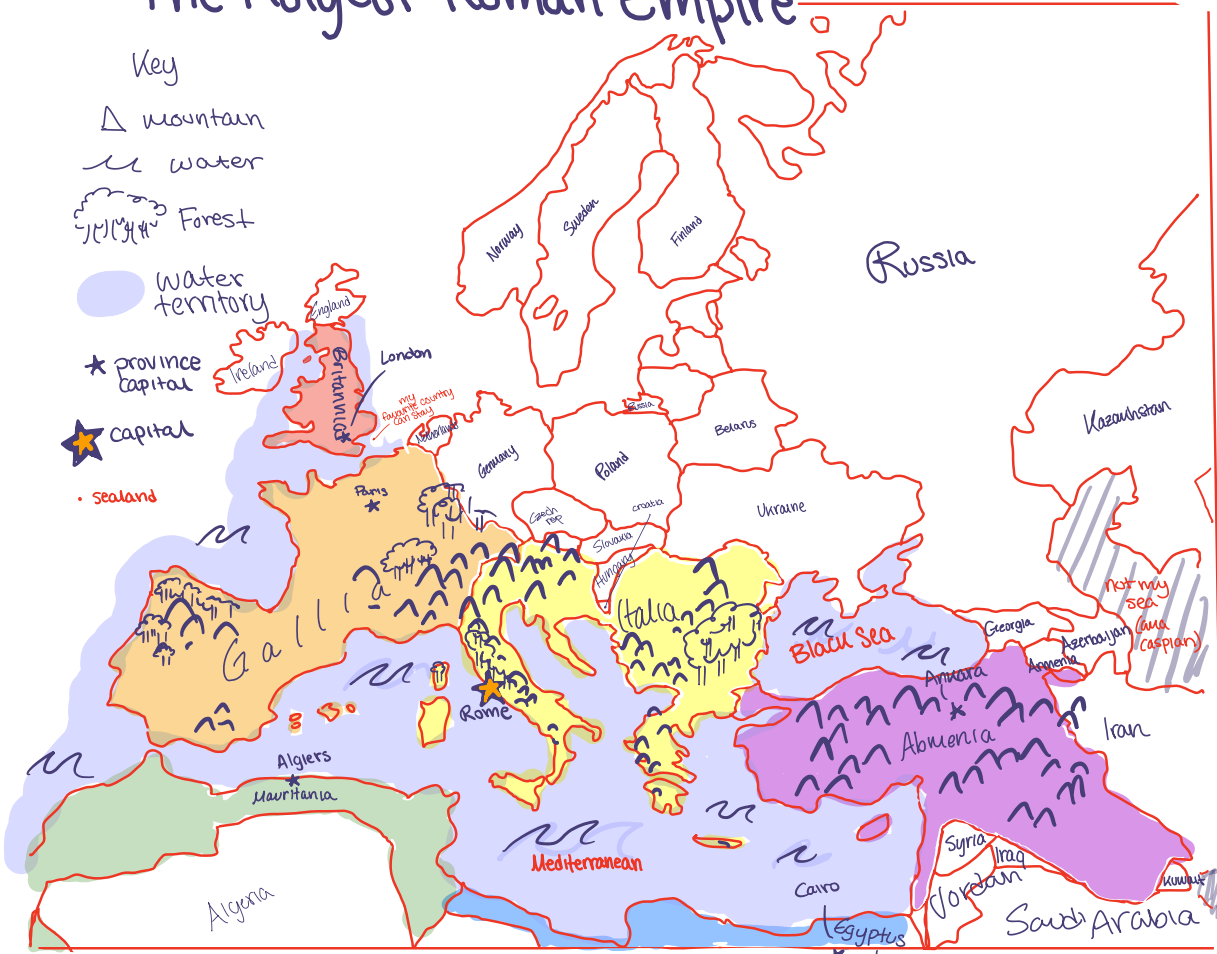

The Holyest Roman Empire

Key

- △ mountain
- ~ water
- 🌲 Forest
- Water territory
- ★ province capital
- ★ capital
- Sealand

- Province of Britannia
- Province of Gallia
- Province of Italia
- Province of Mauritania
- Province of Egyptus
- Province of Abmenia

Flag

- Green - Agriculture
- Red - Power
- Yellow - Purity, Holyness